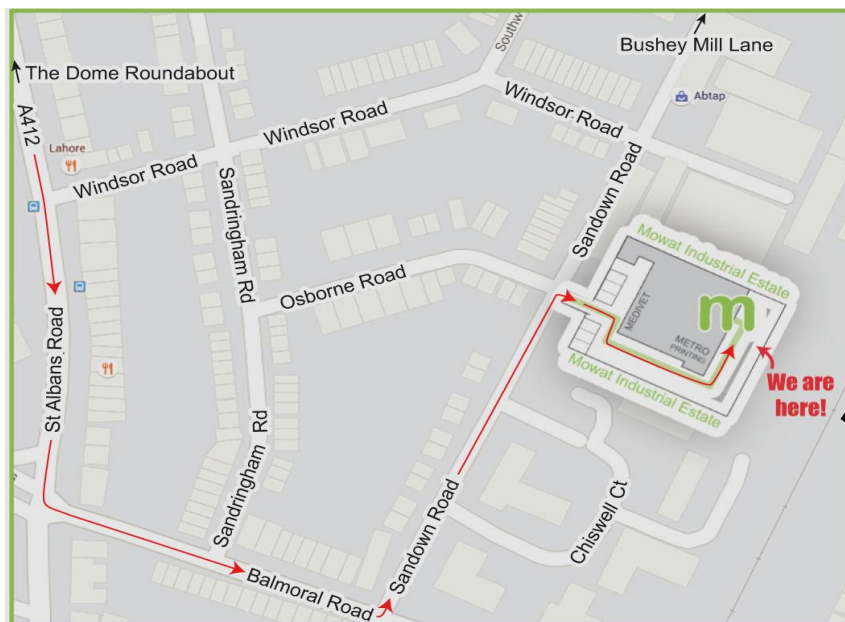

(Visit <http://www.mapac.com/education/parents> for updates and shop opening times which may vary!)

Shop address: 11, Mowat Industrial Estate, Sandown Rd, Watford WD24 7UZ

3. ONLINE ORDERING GUIDE

Our aim is that all orders are sent out within 10 working days. During the busy summer period, it can take a little longer, so please allow us some extra time to get your order to you.